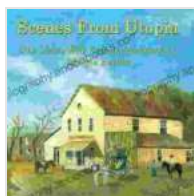

Experience the Beauty Through Margie Botkin's Art

Margie Botkin's artwork continues to enchant and inspire art lovers worldwide. Her paintings are a testament to the power of art to capture the essence of a place and to evoke a sense of wonder and appreciation.

Whether you visit her gallery in the heart of the Texas Hill Country or admire her paintings from afar, Margie Botkin's artwork invites you to experience the beauty, tranquility, and timeless charm of this beloved region. Immerse yourself in her vibrant colors and intricate brushstrokes, and discover the soul of the Texas Hill Country through the eyes of a true master.

Scenes From Utopia: The Texas Hill Country Artwork of Margie Botkin by Margie Botkin

★★★★★ 5 out of 5

Language : English
File size : 11628 KB
Text-to-Speech : Enabled
Enhanced typesetting : Enabled
Word Wise : Enabled
Lending : Enabled
Print length : 41 pages
Screen Reader : Supported

FREE

DOWNLOAD E-BOOK